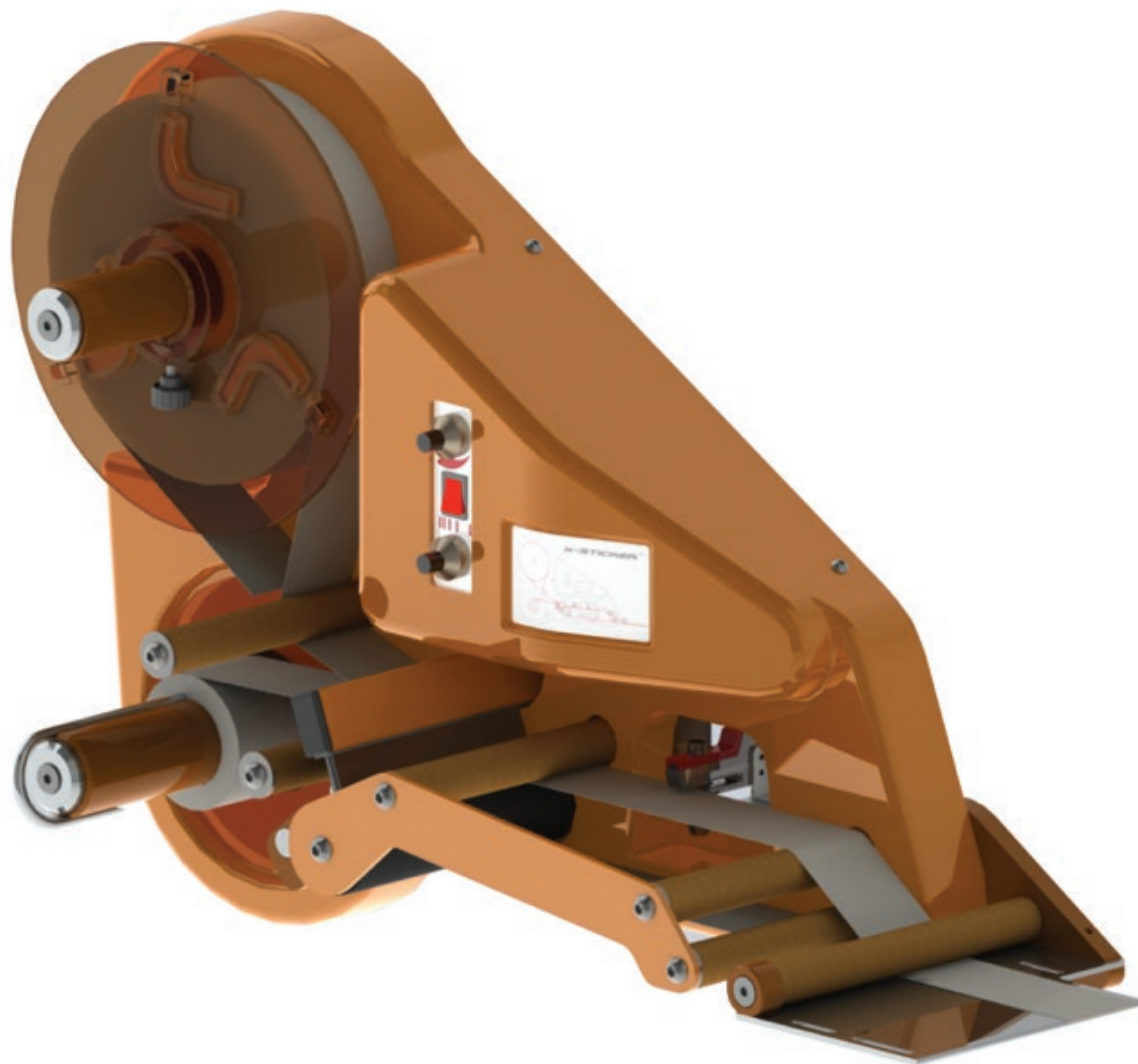

LABELLERS

X-STICKER®

140
350
20 / *
250
45/76
ABS
0-90°

LABELLERS

X-BASE

TR-HIT

X-STICKER,