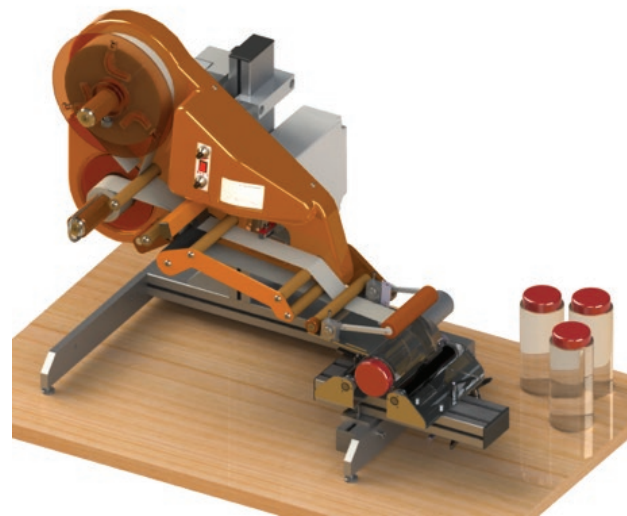

LABELLERS

X-STICKER®

140
350
20 / *
250
45/76
ABS
0-90°

LABELLERS

X-BASE

TR-HIT

X-STICKER,