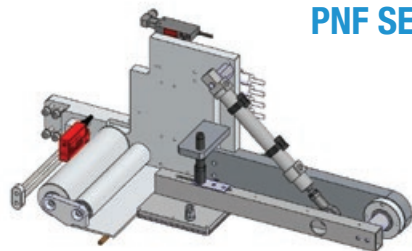

LABELLERS

LABELX[®]

ES
140-250-350
55(140)-35(250)-25(350)
Step by Step
300
0-90°

LABELX[®] RM

ES
140-250
80(140)-50(250)
Double Step by Step
300
0-90°

LABELX[®] JR

ER-EW
140-250
30(140)-20(250)
Step by Step
300
0-90°

LABELLERS

PNL SERIES

PNF SERIES

PNC SERIES

PE4 - PE6

*DATAMAX-SATO-ZEBRA-CAB-
CARL VALENTIN*

SM-LBX

*MARKEM-VIDEOJET-
CARL VALENTIN-JAGUAR*