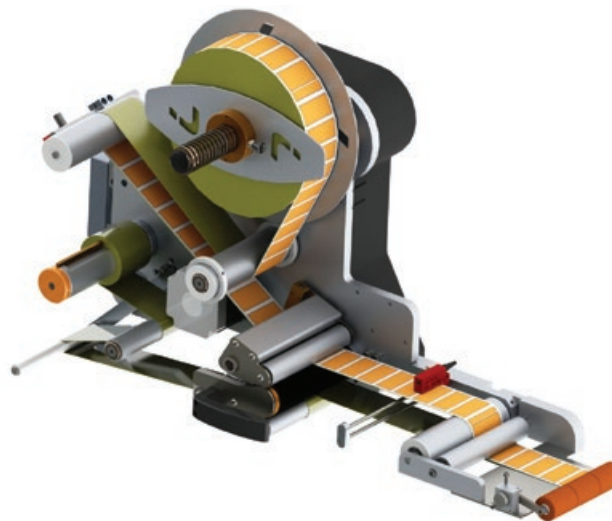

LABELLERS

LABELX[®]

ES
140-250-350
55(140)-35(250)-25(350)
Step by Step
300
0-90°

LABELX[®] RM

ES
140-250
80(140)-50(250)
Double Step by Step
300
0-90°

LABELX[®] JR

ER-EW
140-250
30(140)-20(250)
Step by Step
300
0-90°

LABELLERS

PNL SERIES

PNF SERIES

PNC SERIES

PE4 - PE6

*DATAMAX-SATO-ZEBRA-CAB-
CARL VALENTIN*

SM-LBX

*MARKEM-VIDEOJET-
CARL VALENTIN-JAGUAR*