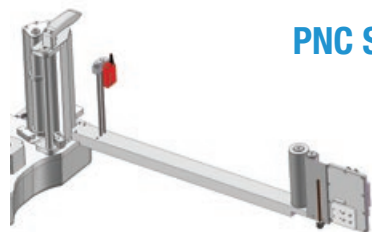

LABELLERS

LABELX[®]

ES
140-250-350
55(140)-35(250)-25(350)
Step by Step
300
0-90°

LABELX[®] RM

ES
140-250
80(140)-50(250)
Double Step by Step
300
0-90°

LABELX[®] JR

ER-EW
140-250
30(140)-20(250)
Step by Step
300
0-90°

LABELLERS

PNL SERIES

PNF SERIES

PNC SERIES

PE4 - PE6

*DATAMAX-SATO-ZEBRA-CAB-
CARL VALENTIN*

SM-LBX

*MARKEM-VIDEOJET-
CARL VALENTIN-JAGUAR*