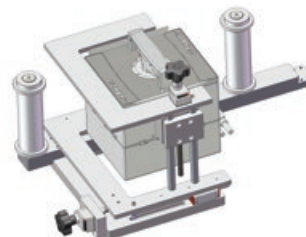

LABELLERS

LABELX[®]

ES
140-250-350
55(140)-35(250)-25(350)
Step by Step
300
0-90°

LABELX[®] RM

ES
140-250
80(140)-50(250)
Double Step by Step
300
0-90°

LABELX[®] JR

ER-EW
140-250
30(140)-20(250)
Step by Step
300
0-90°

LABELLERS

PNL SERIES

PNF SERIES

PNC SERIES

PE4 - PE6

*DATAMAX-SATO-ZEBRA-CAB-
CARL VALENTIN*

SM-LBX

*MARKEM-VIDEOJET-
CARL VALENTIN-JAGUAR*

SB-LBX

MXB

MXB-OV

MXB-OVS

ER-EW.