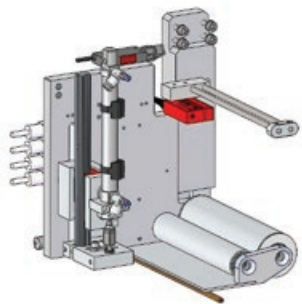

LABELLERS

LABELX[®]

ES
140-250-350
55(140)-35(250)-25(350)
Step by Step
300
0-90°

LABELX[®] RM

ES
140-250
80(140)-50(250)
Double Step by Step
300
0-90°

LABELX[®] JR

ER-EW
140-250
30(140)-20(250)
Step by Step
300
0-90°

LABELLERS

PNL SERIES

PNF SERIES

PNC SERIES

PE4 - PE6

*DATAMAX-SATO-ZEBRA-CAB-
CARL VALENTIN*

SM-LBX

*MARKEM-VIDEOJET-
CARL VALENTIN-JAGUAR*